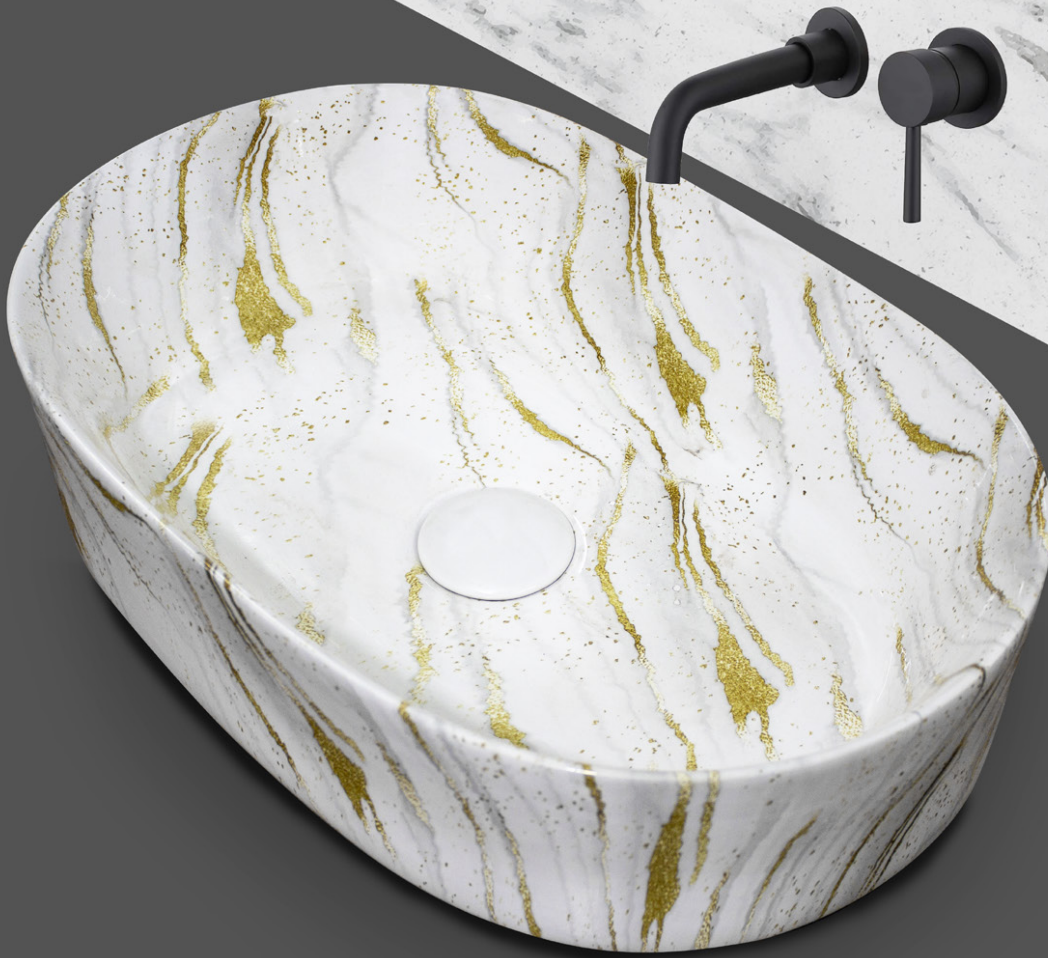

L 490 W 320 H 130 MM
SIZE: 20"x13"